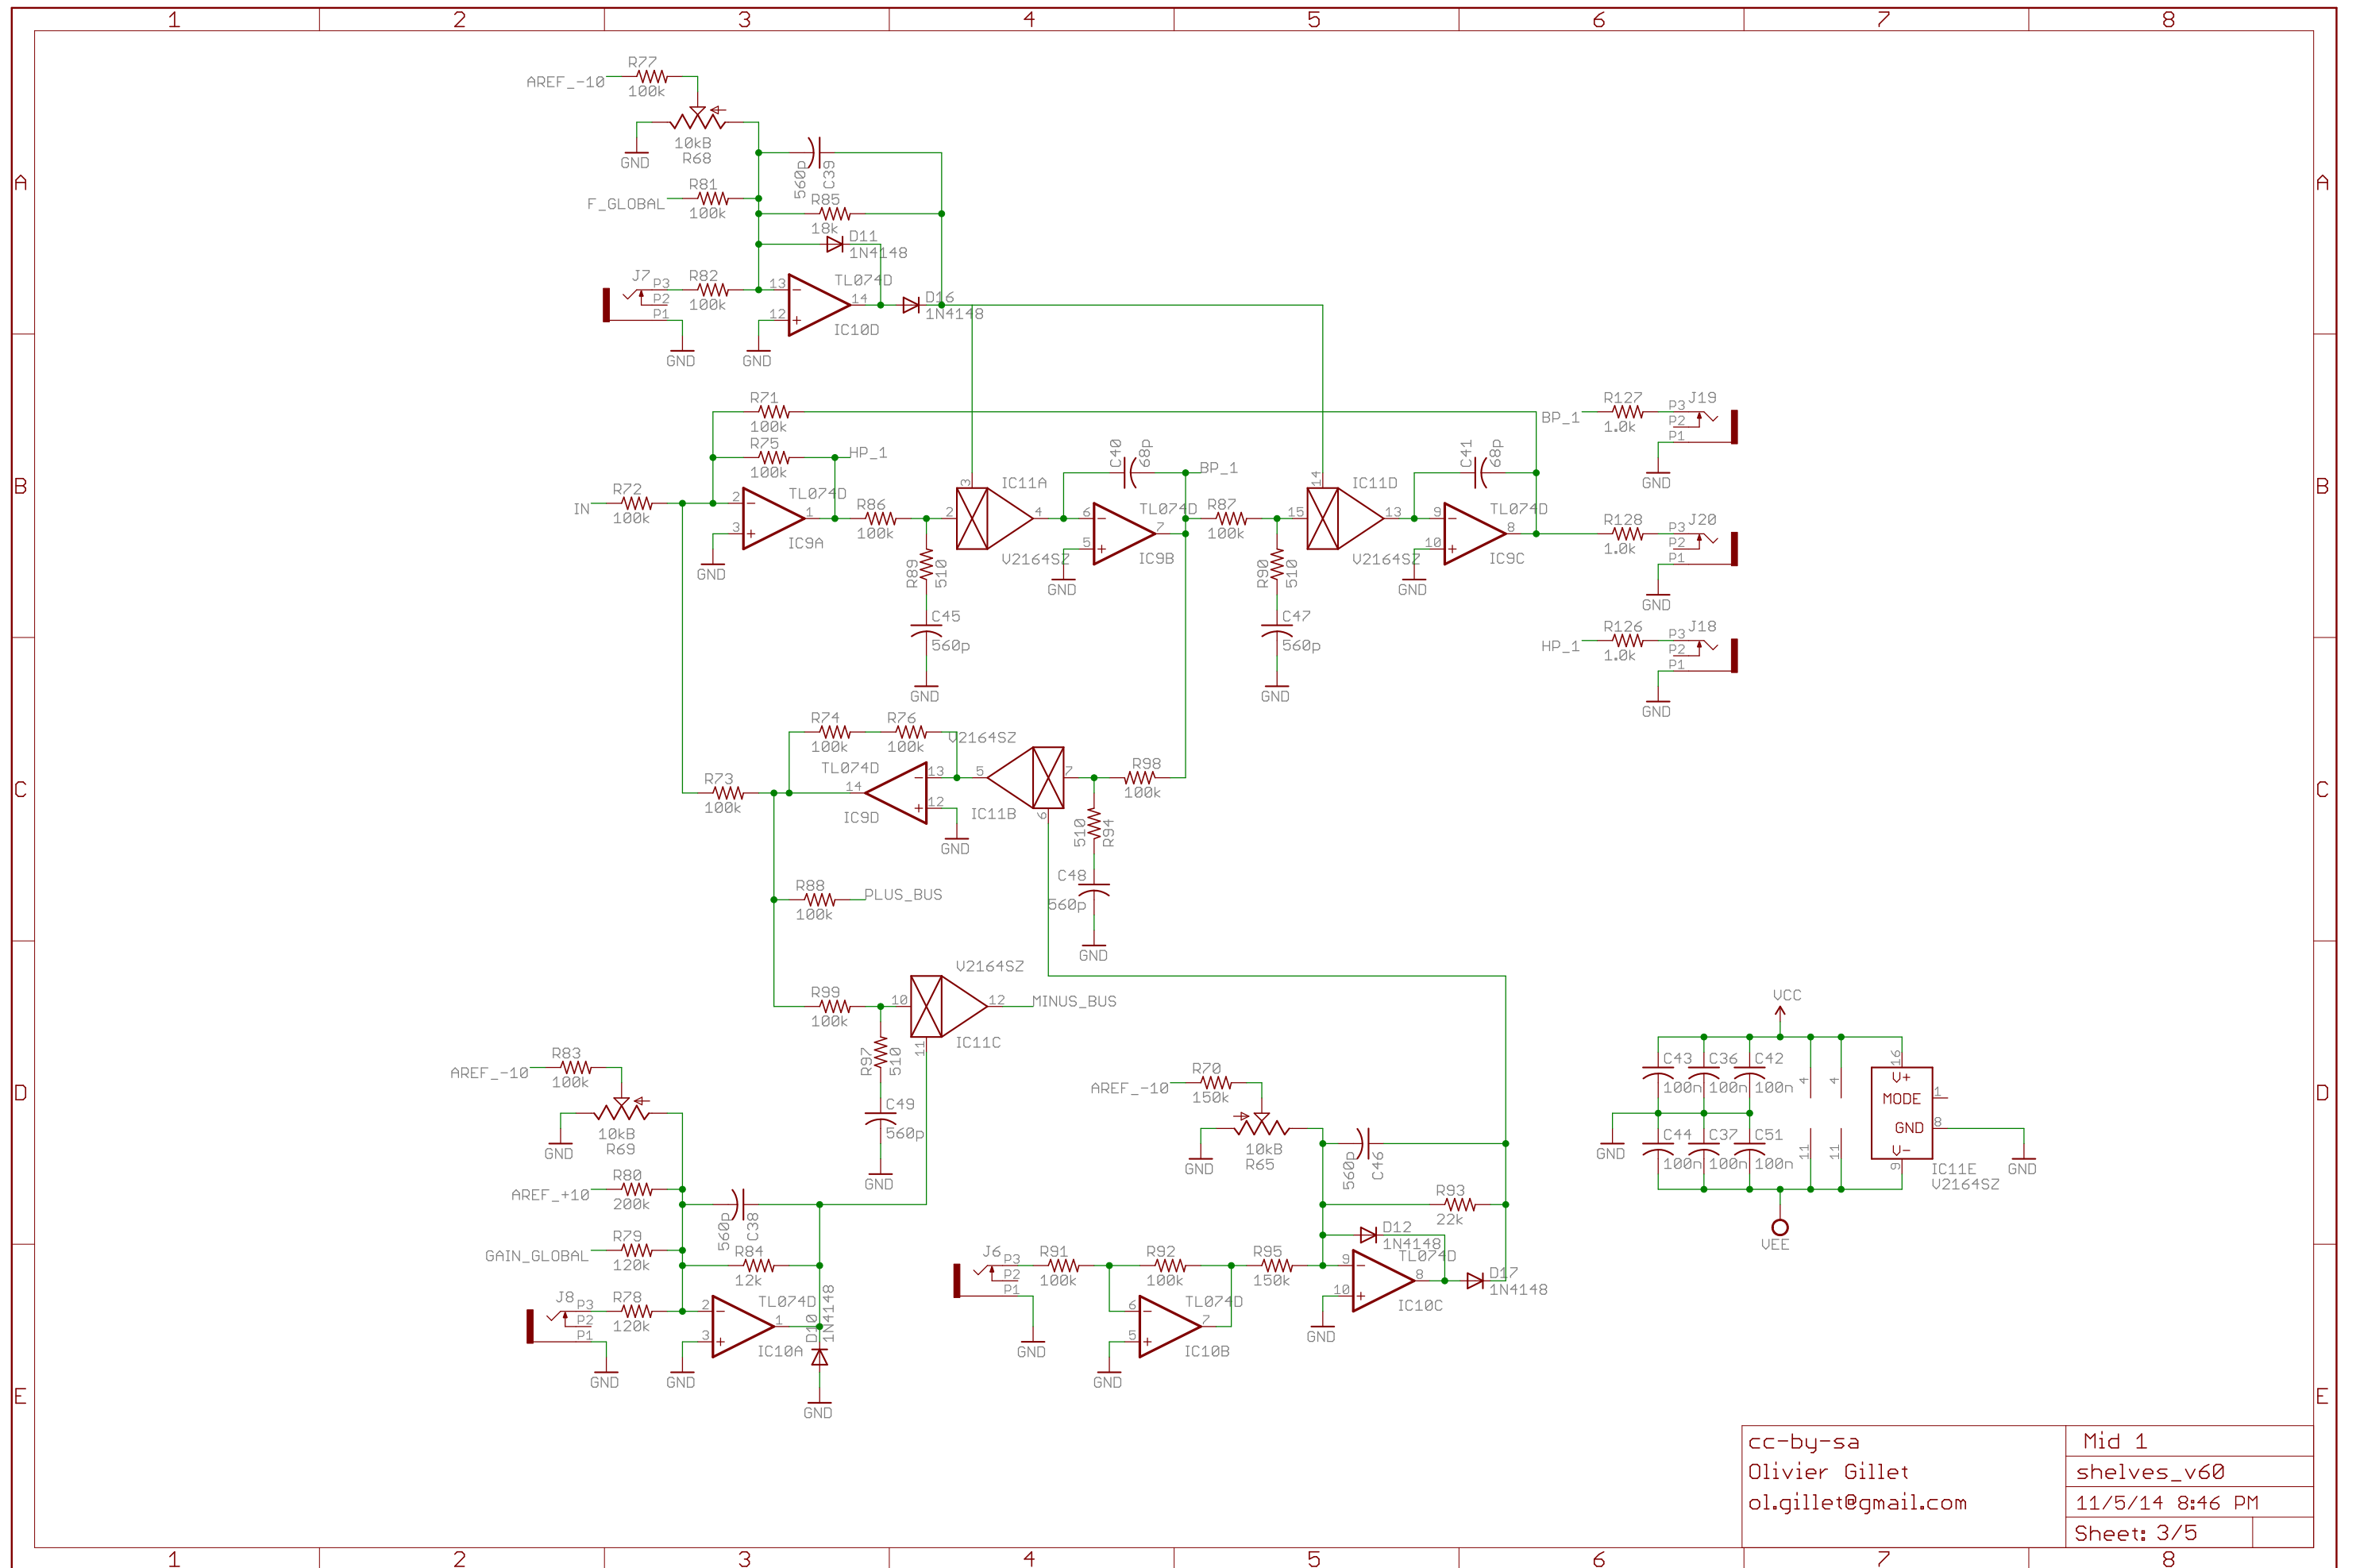

cc-by-sa	In/out/clip LED
Olivier Gillet	shelves_v60
ol.gillet@gmail.com	11/5/14 8:46 PM
	Sheet: 1/5

cc-by-sa	Low / High
Olivier Gillet	shelves_v60
ol.gillet@gmail.com	11/5/14 8:46 PM
	Sheet: 2/5

cc-by-sa	Mid 1
Olivier Gillet	shelves_v60
ol.gillet@gmail.com	11/5/14 8:46 PM
	Sheet: 3/5