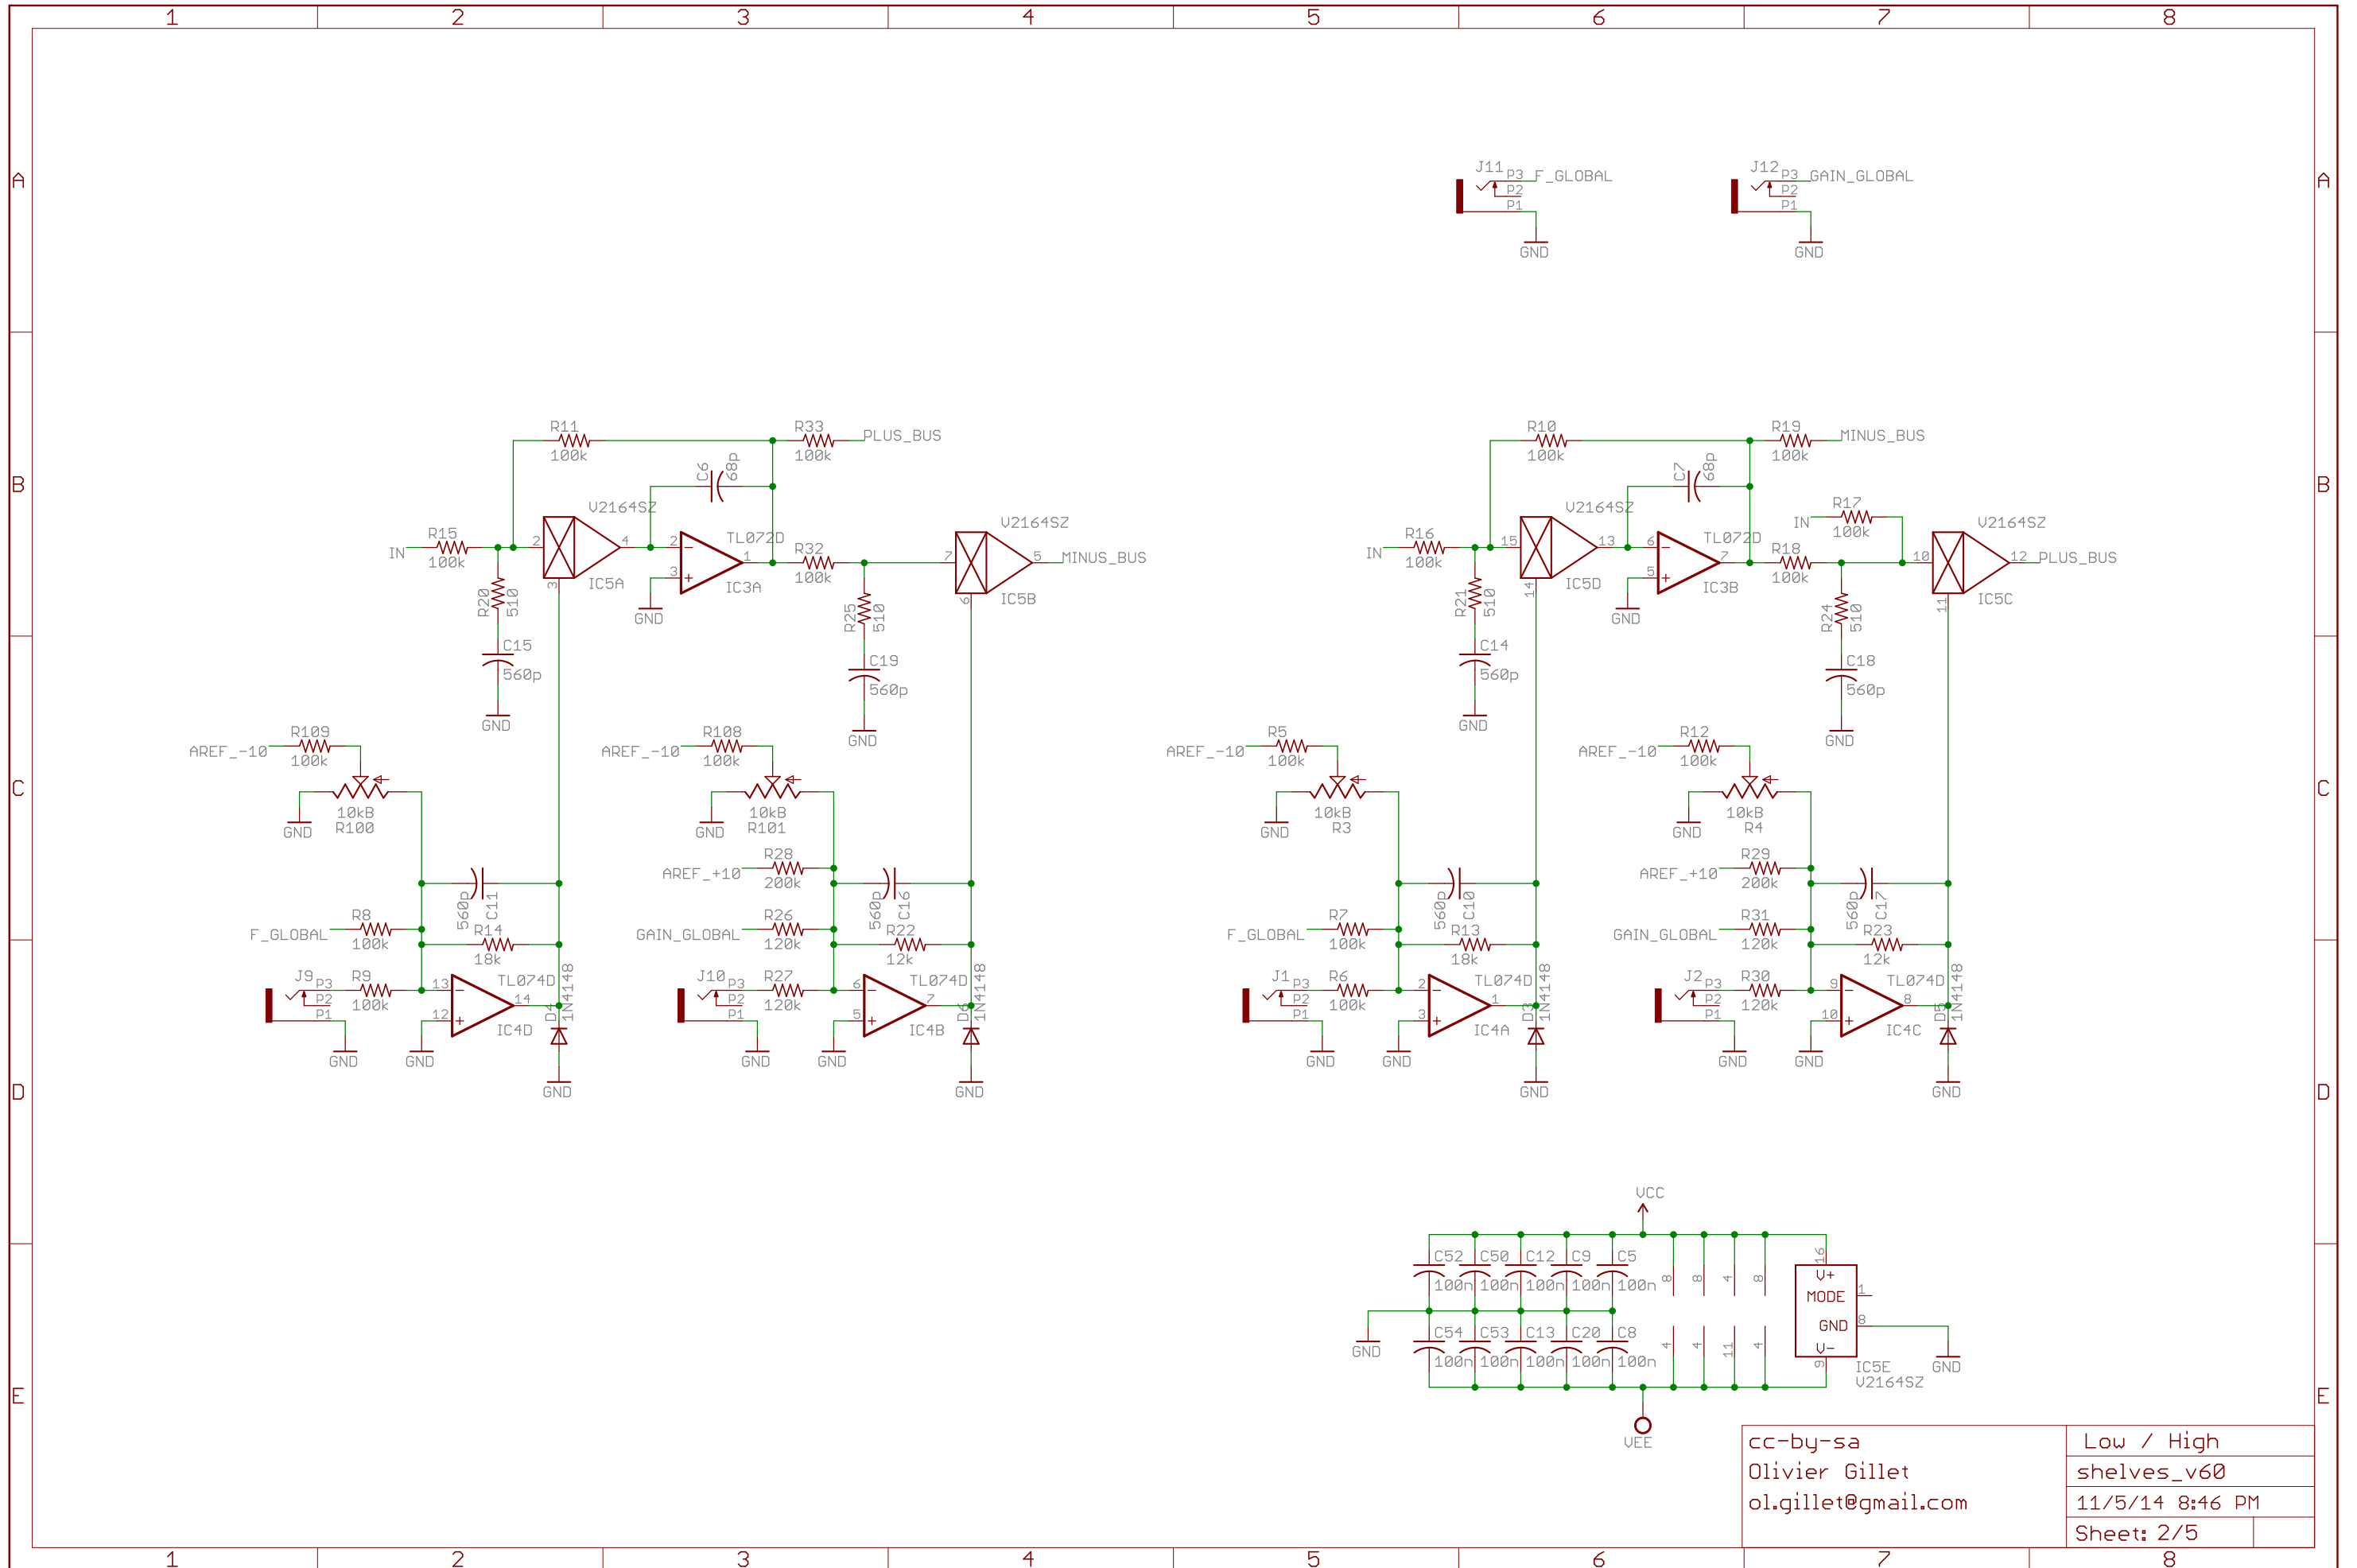

cc-by-sa	In/out/clip LED
Olivier Gillet	shelves_v60
ol.gillet@gmail.com	11/5/14 8:46 PM
	Sheet: 1/5

cc-by-sa	Low / High
Olivier Gillet	shelves_v60
ol.gillet@gmail.com	11/5/14 8:46 PM
	Sheet: 2/5

cc-by-sa	Mid 1
Olivier Gillet	shelves_v60
ol.gillet@gmail.com	11/5/14 8:46 PM
	Sheet: 3/5