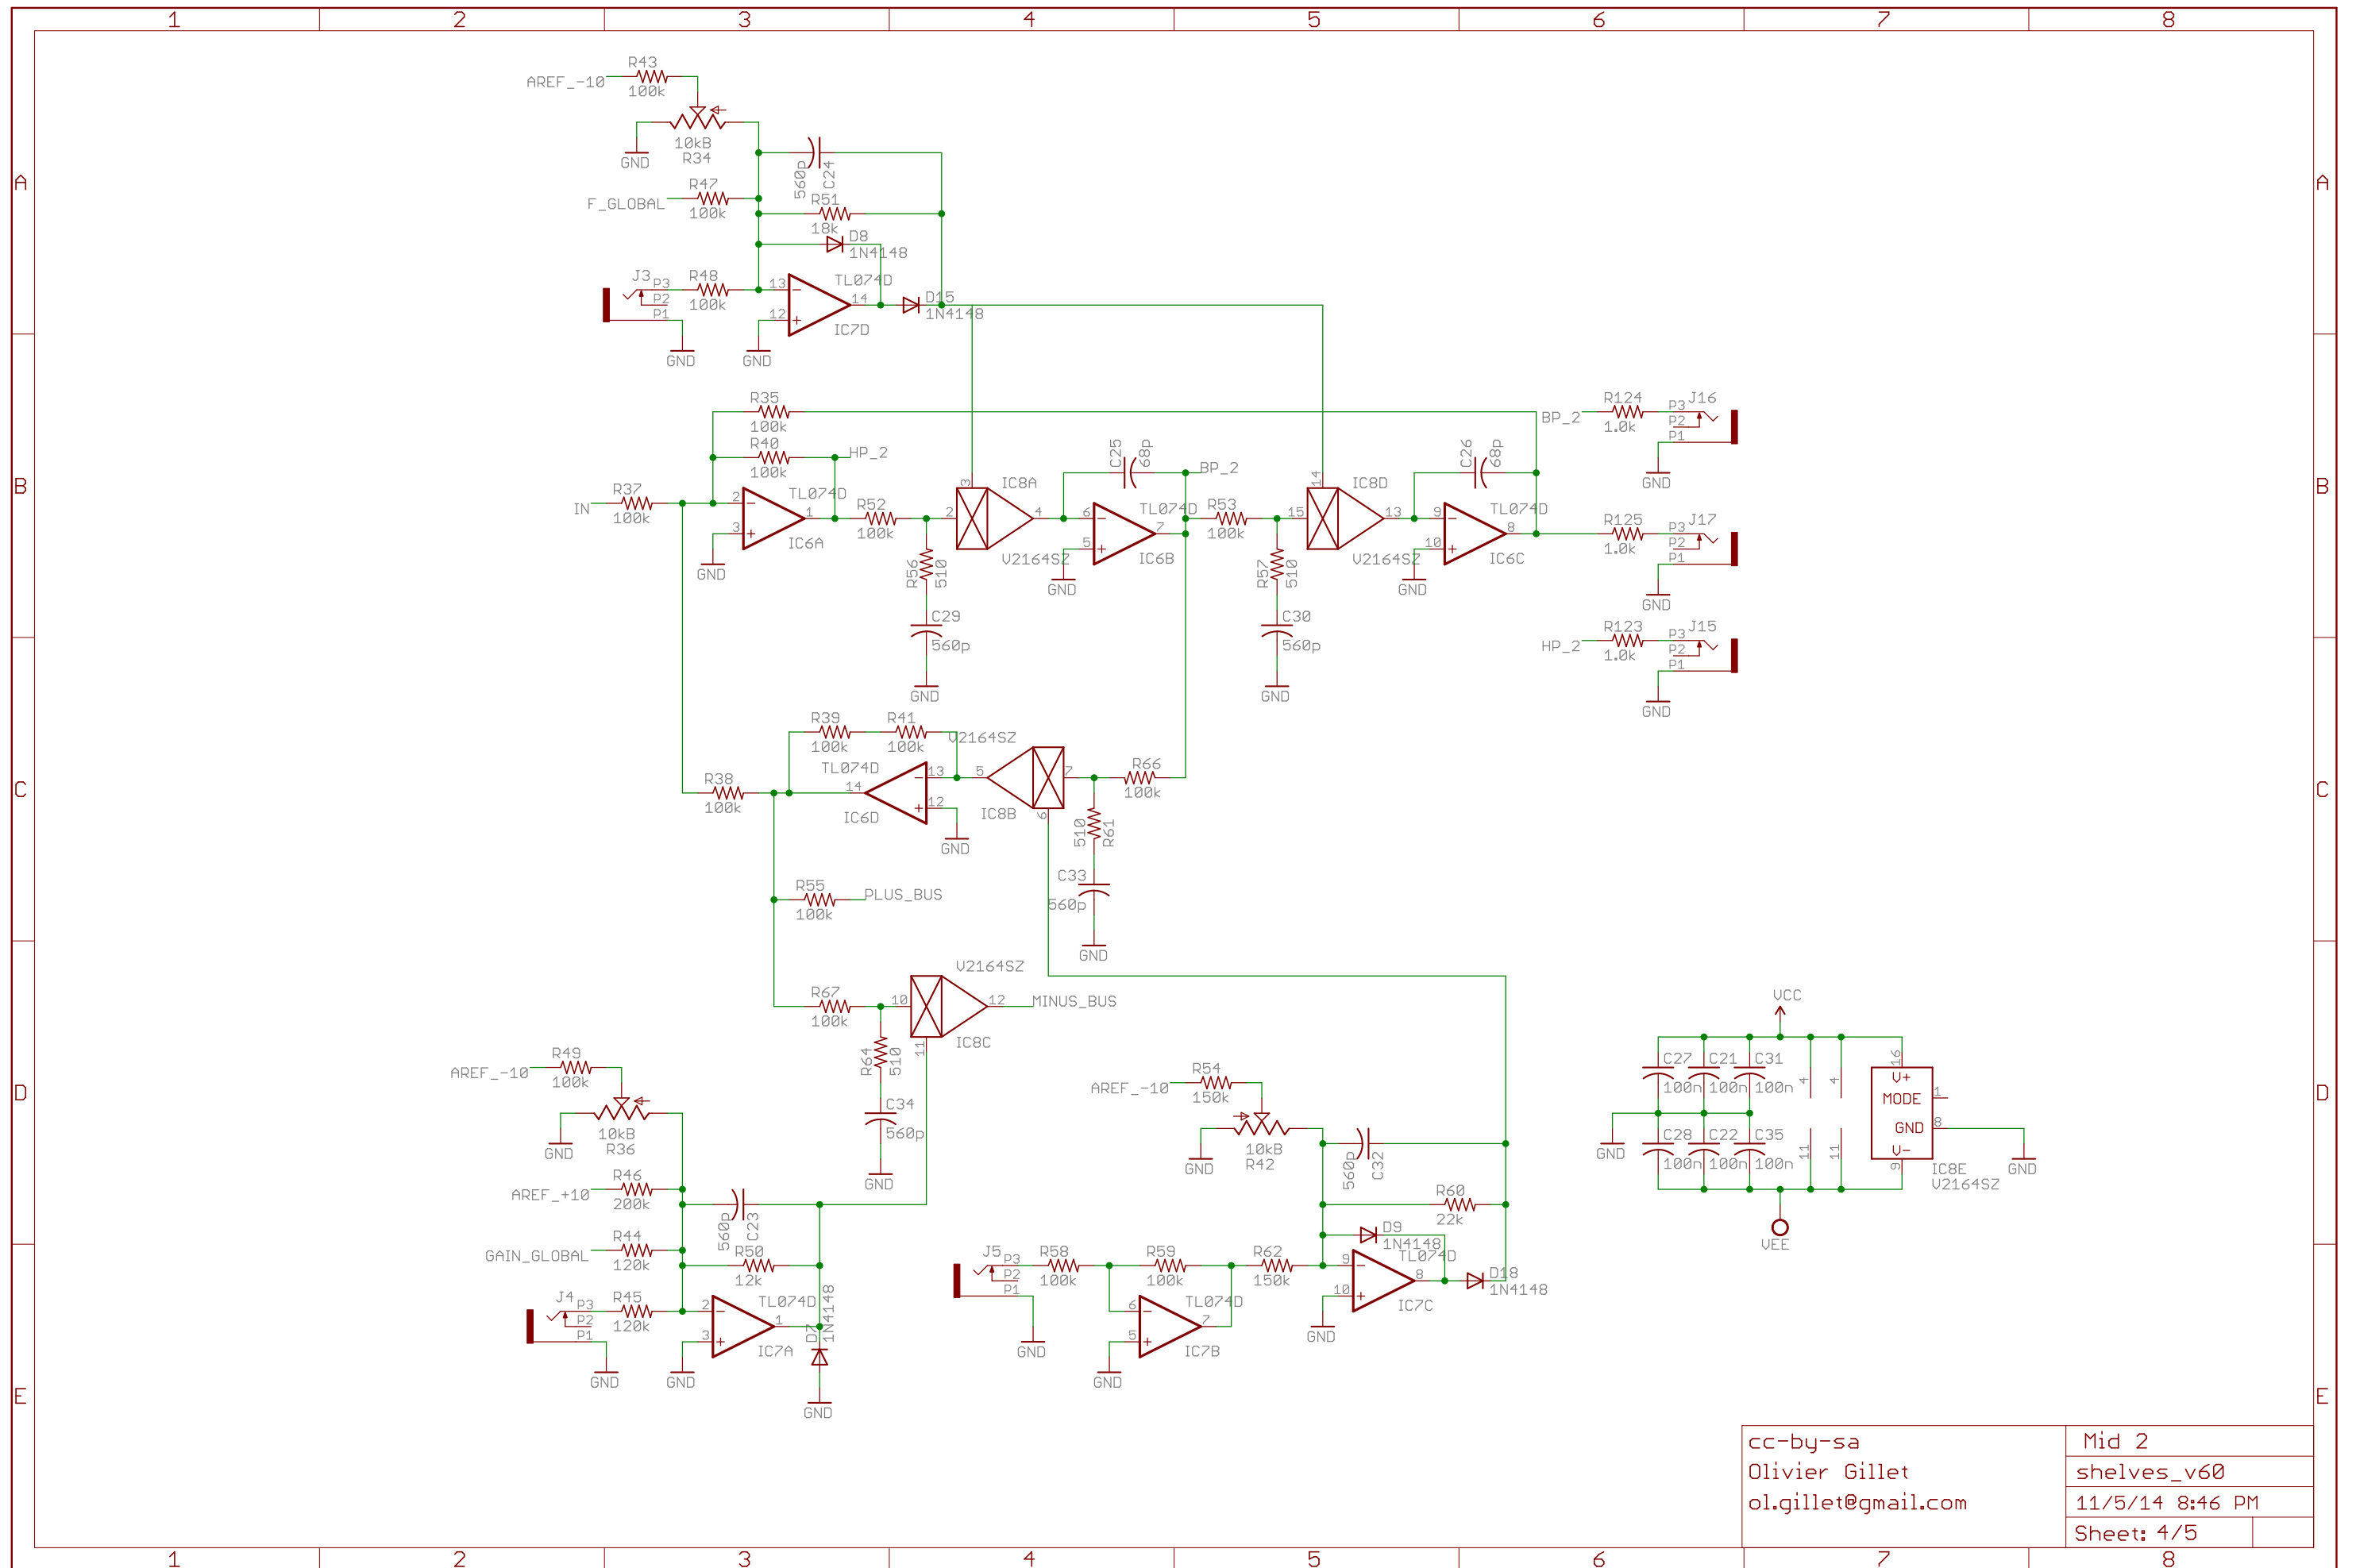

cc-by-sa	In/out/clip LED
Olivier Gillet	shelves_v60
ol.gillet@gmail.com	11/5/14 8:46 PM
	Sheet: 1/5

cc-by-sa	Low / High
Olivier Gillet	shelves_v60
ol.gillet@gmail.com	11/5/14 8:46 PM
	Sheet: 2/5

cc-by-sa	Mid 1
Olivier Gillet	shelves_v60
ol.gillet@gmail.com	11/5/14 8:46 PM
	Sheet: 3/5