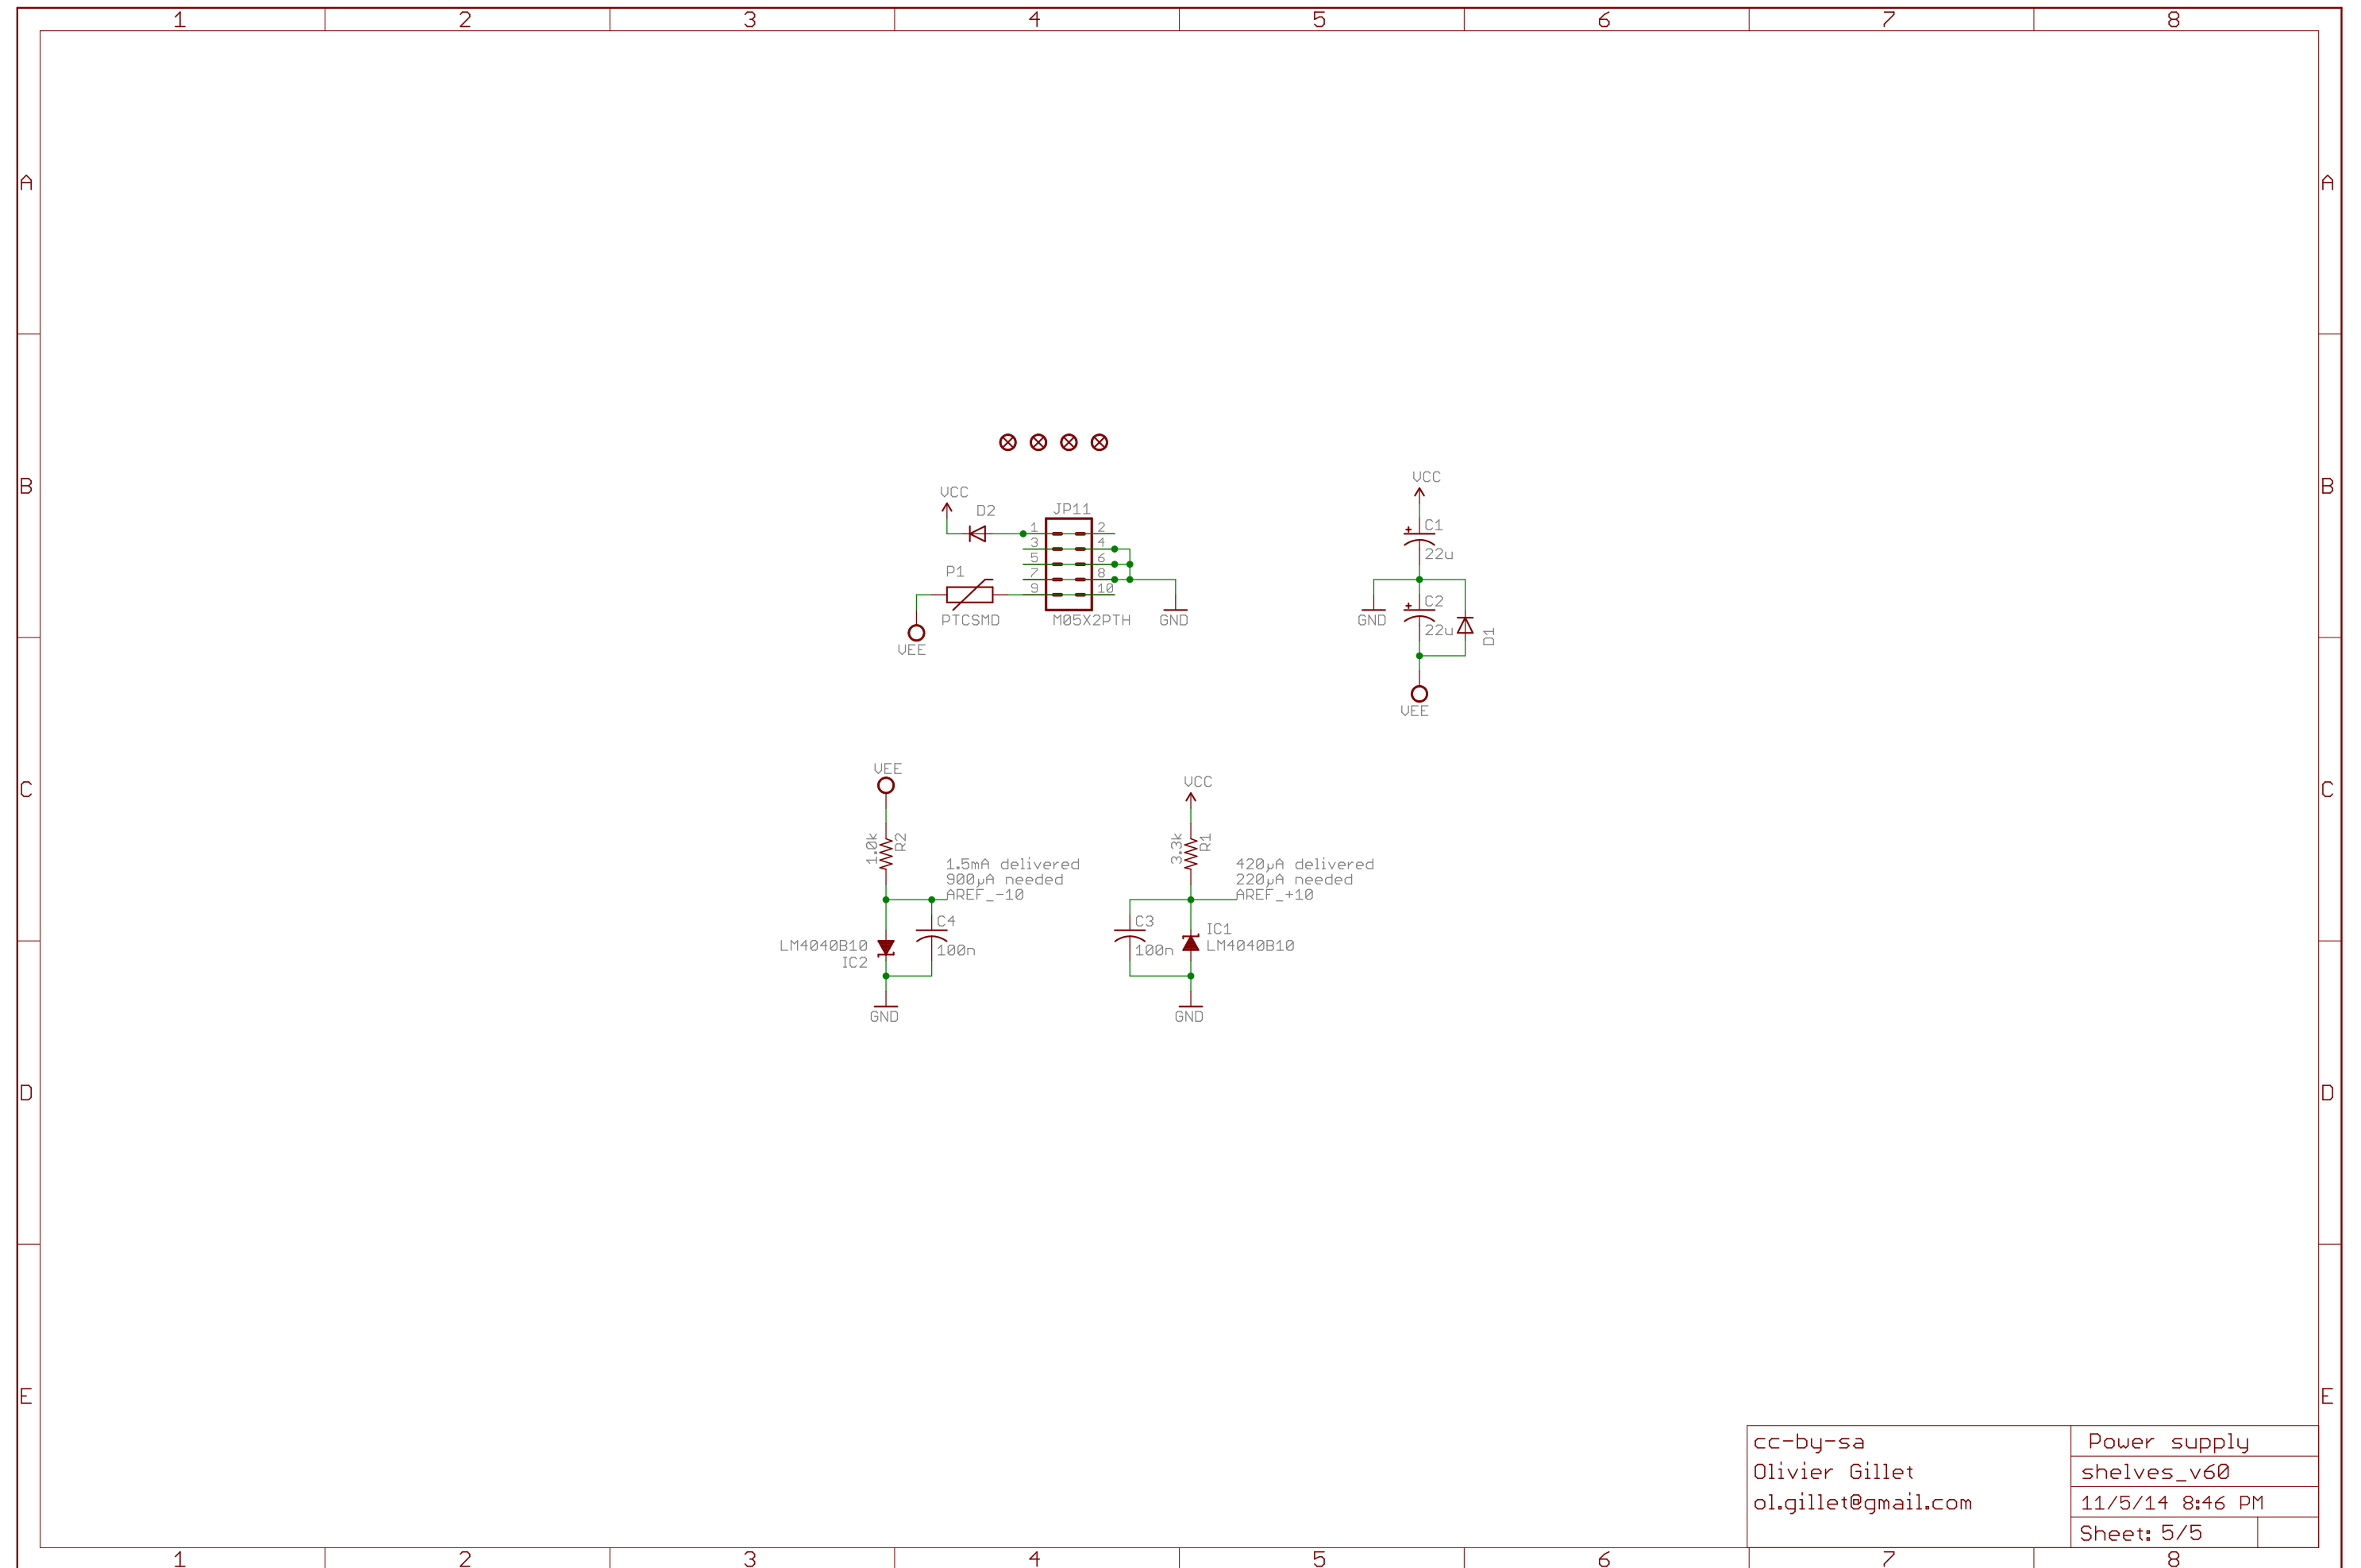

cc-by-sa	Power supply
Olivier Gillet	shelves_v60
ol.gillet@gmail.com	11/5/14 8:46 PM
	Sheet: 5/5