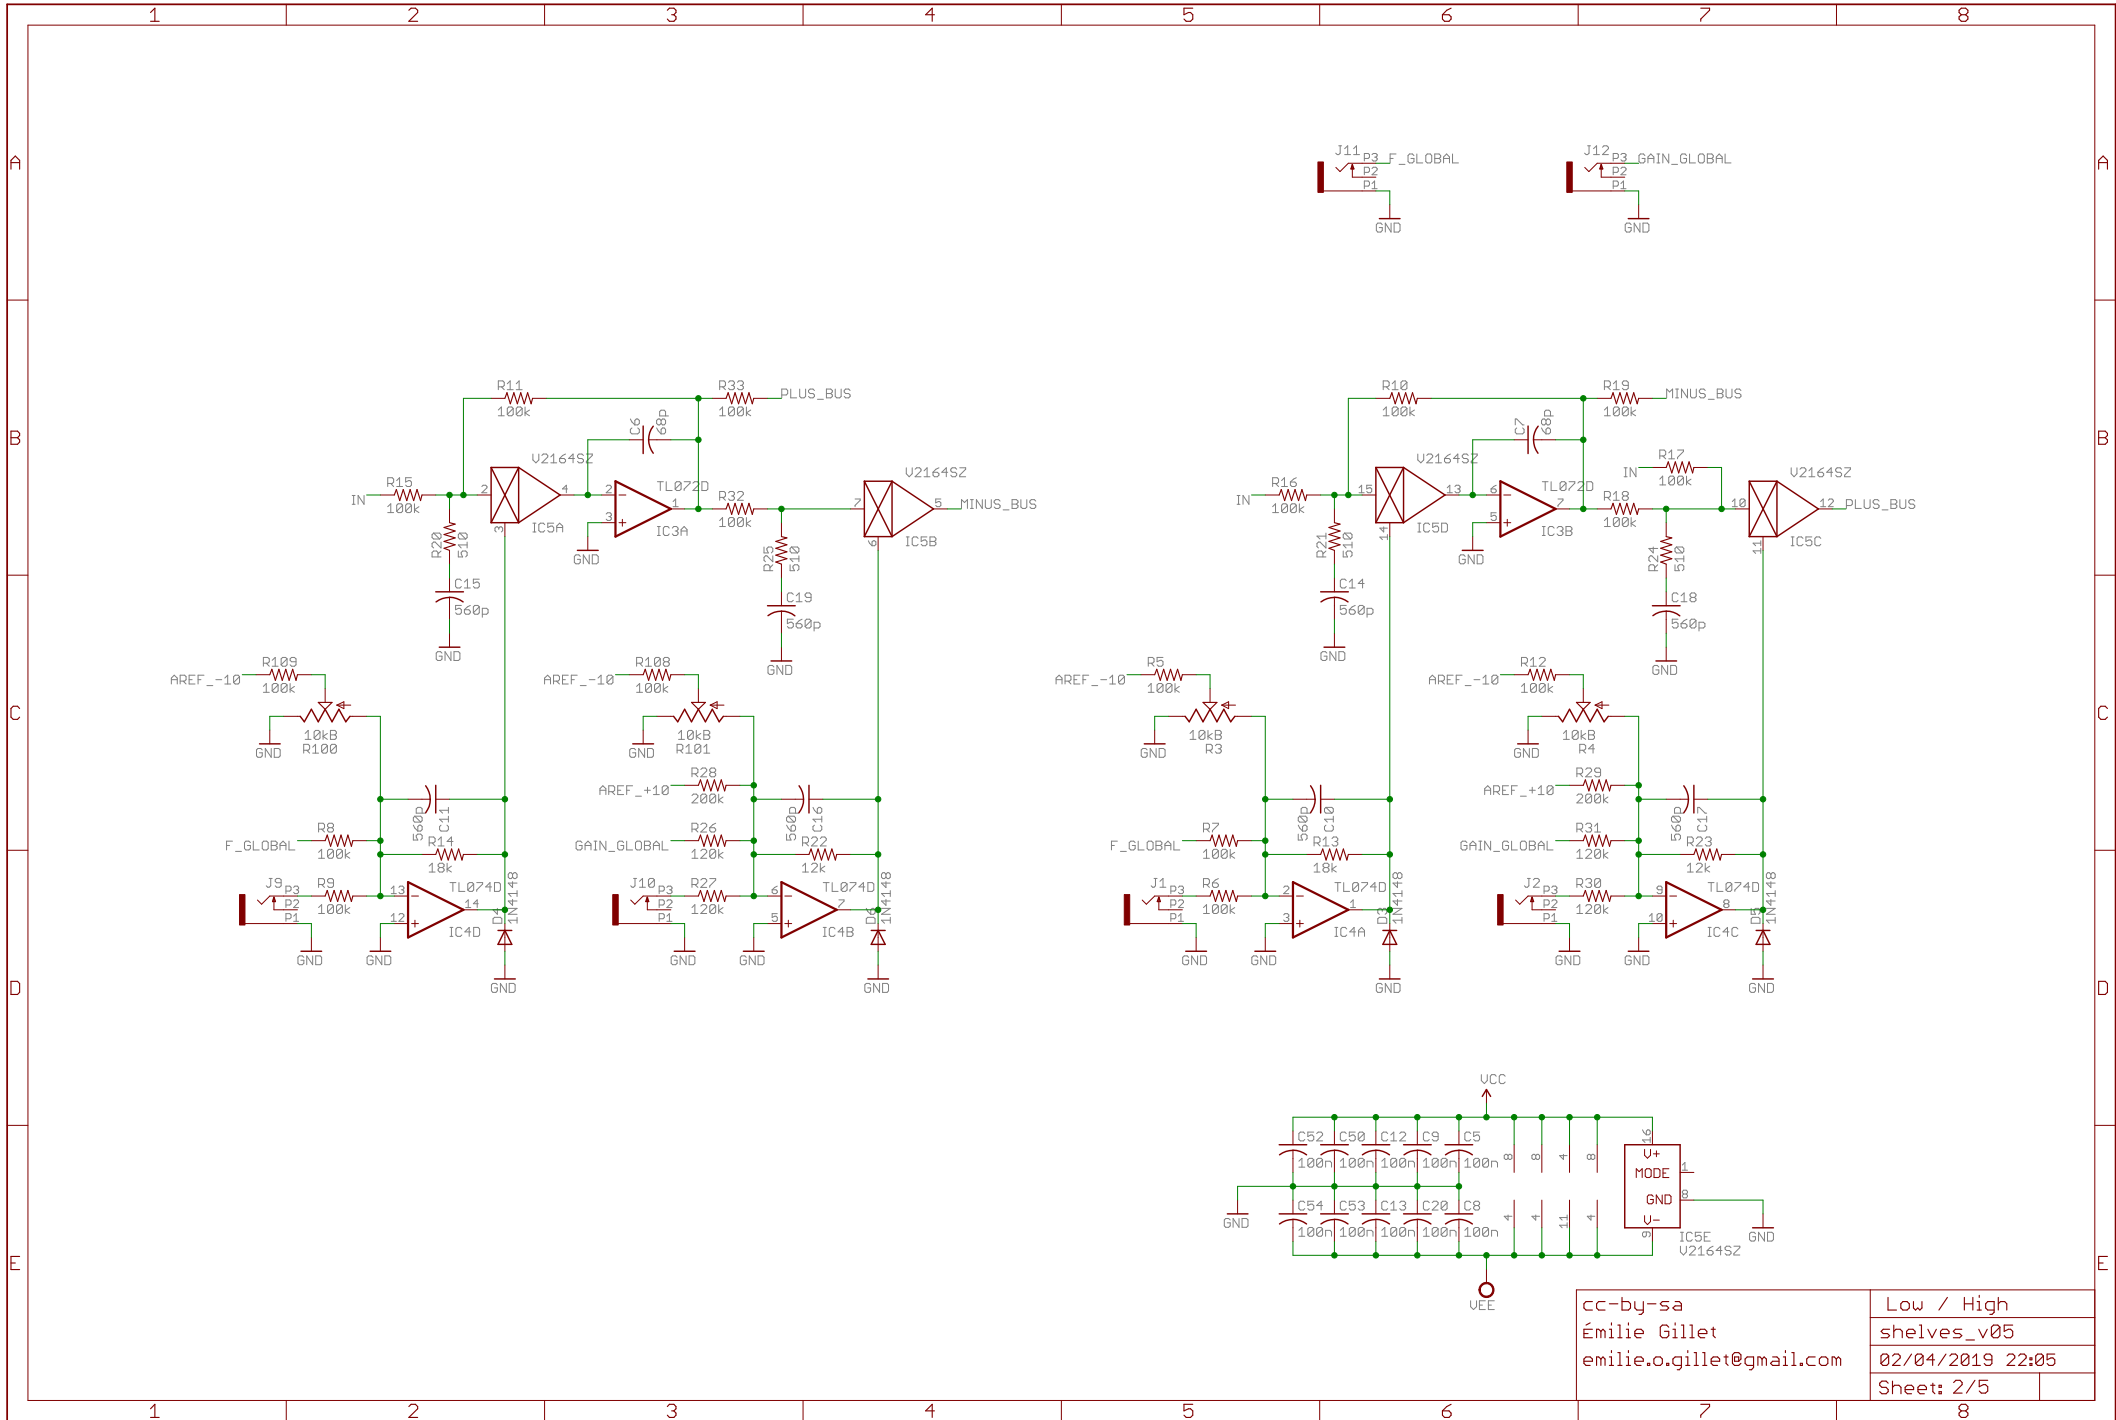

cc-by-sa
 Émilie Gillet
 emilie.o.gillet@gmail.com

In/out/clip LED
 shelves_v05
 02/04/2019 22:05
 Sheet: 1/5

cc-by-sa	Low / High
Émilie Gillet	shelves_v05
emilie.o.gillet@gmail.com	02/04/2019 22:05
	Sheet: 2/5