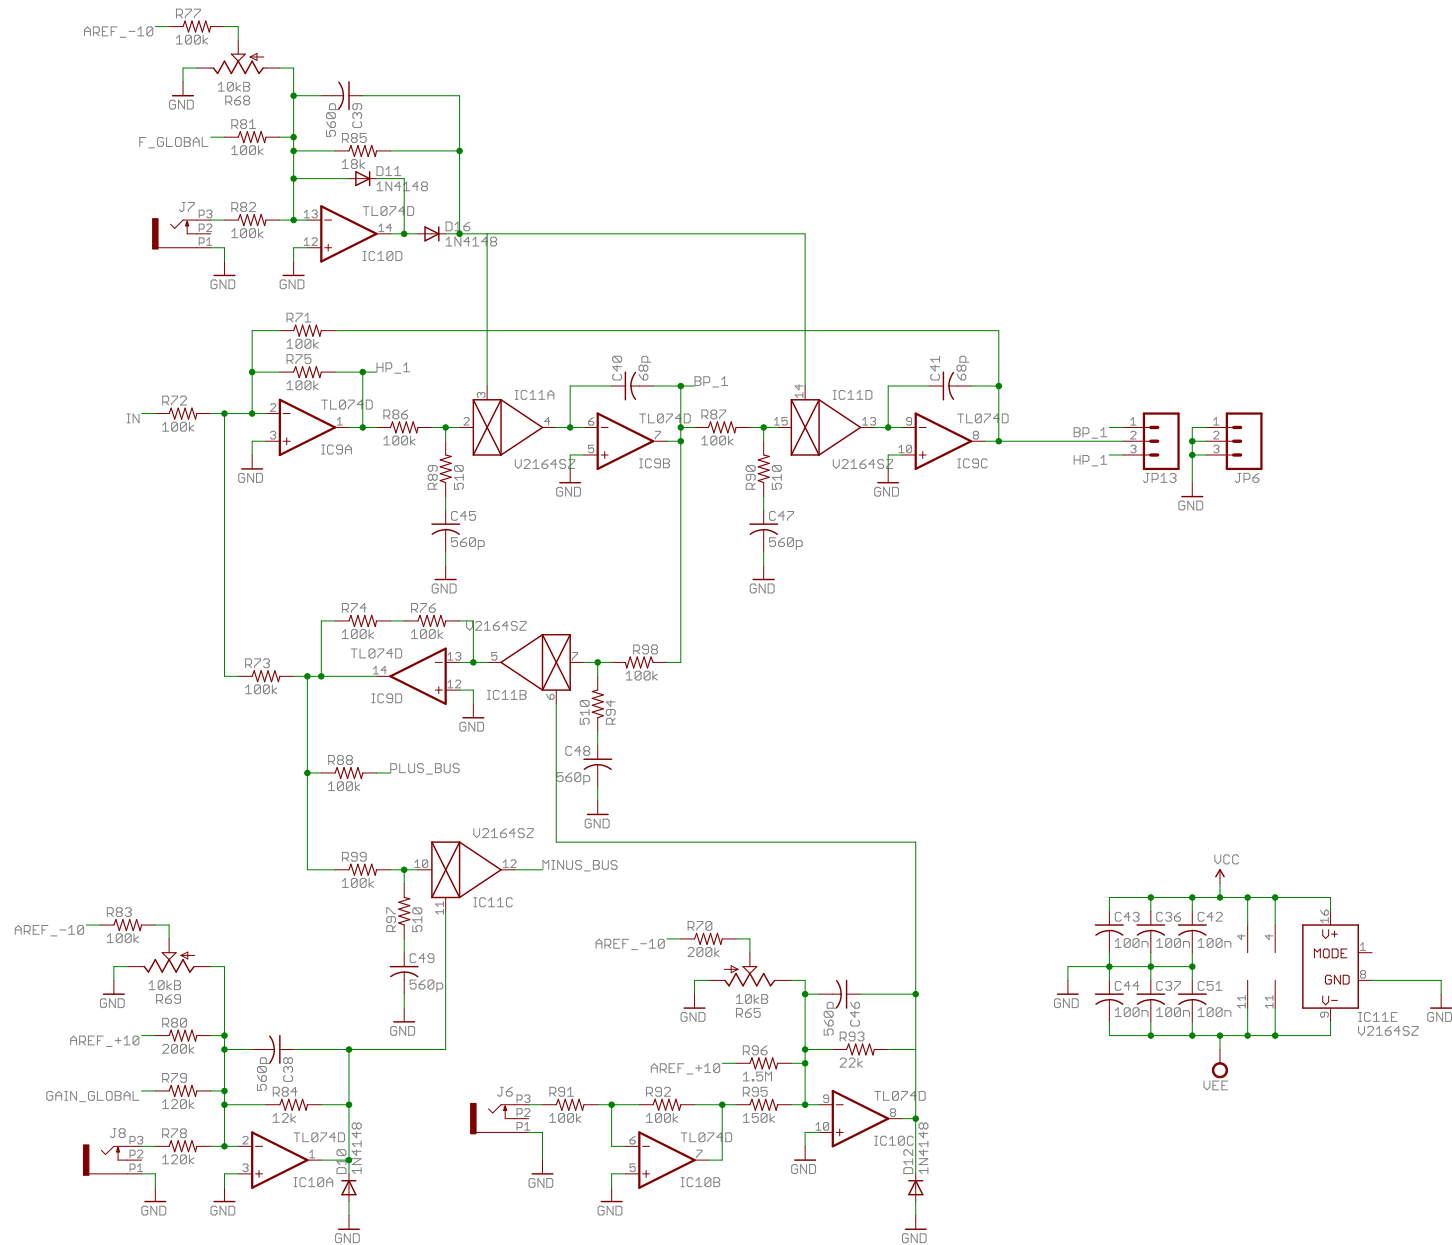

cc-by-sa
 Émilie Gillet
 emilie.o.gillet@gmail.com

In/out/clip LED
 shelves_v05
 02/04/2019 22:05
 Sheet: 1/5

cc-by-sa	Low / High
Émilie Gillet	shelves_v05
emilie.o.gillet@gmail.com	02/04/2019 22:05
	Sheet: 2/5