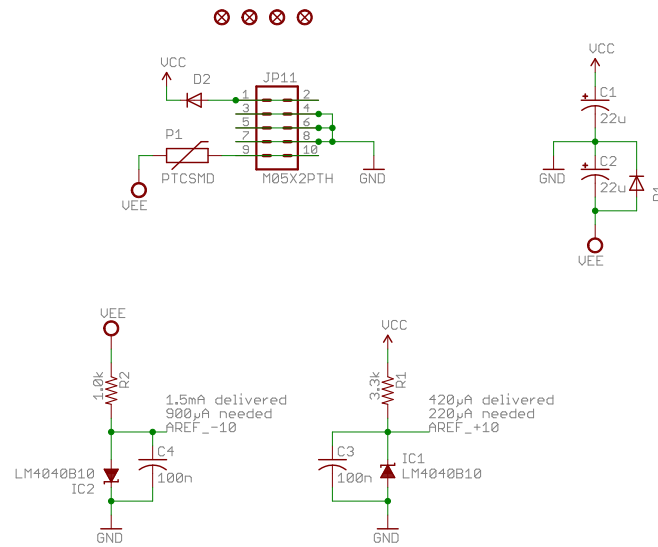

cc-by-sa	Power supply
Émilie Gillet	shelves_v05
emilie.o.gillet@gmail.com	02/04/2019 22:05
Sheet: 5/5