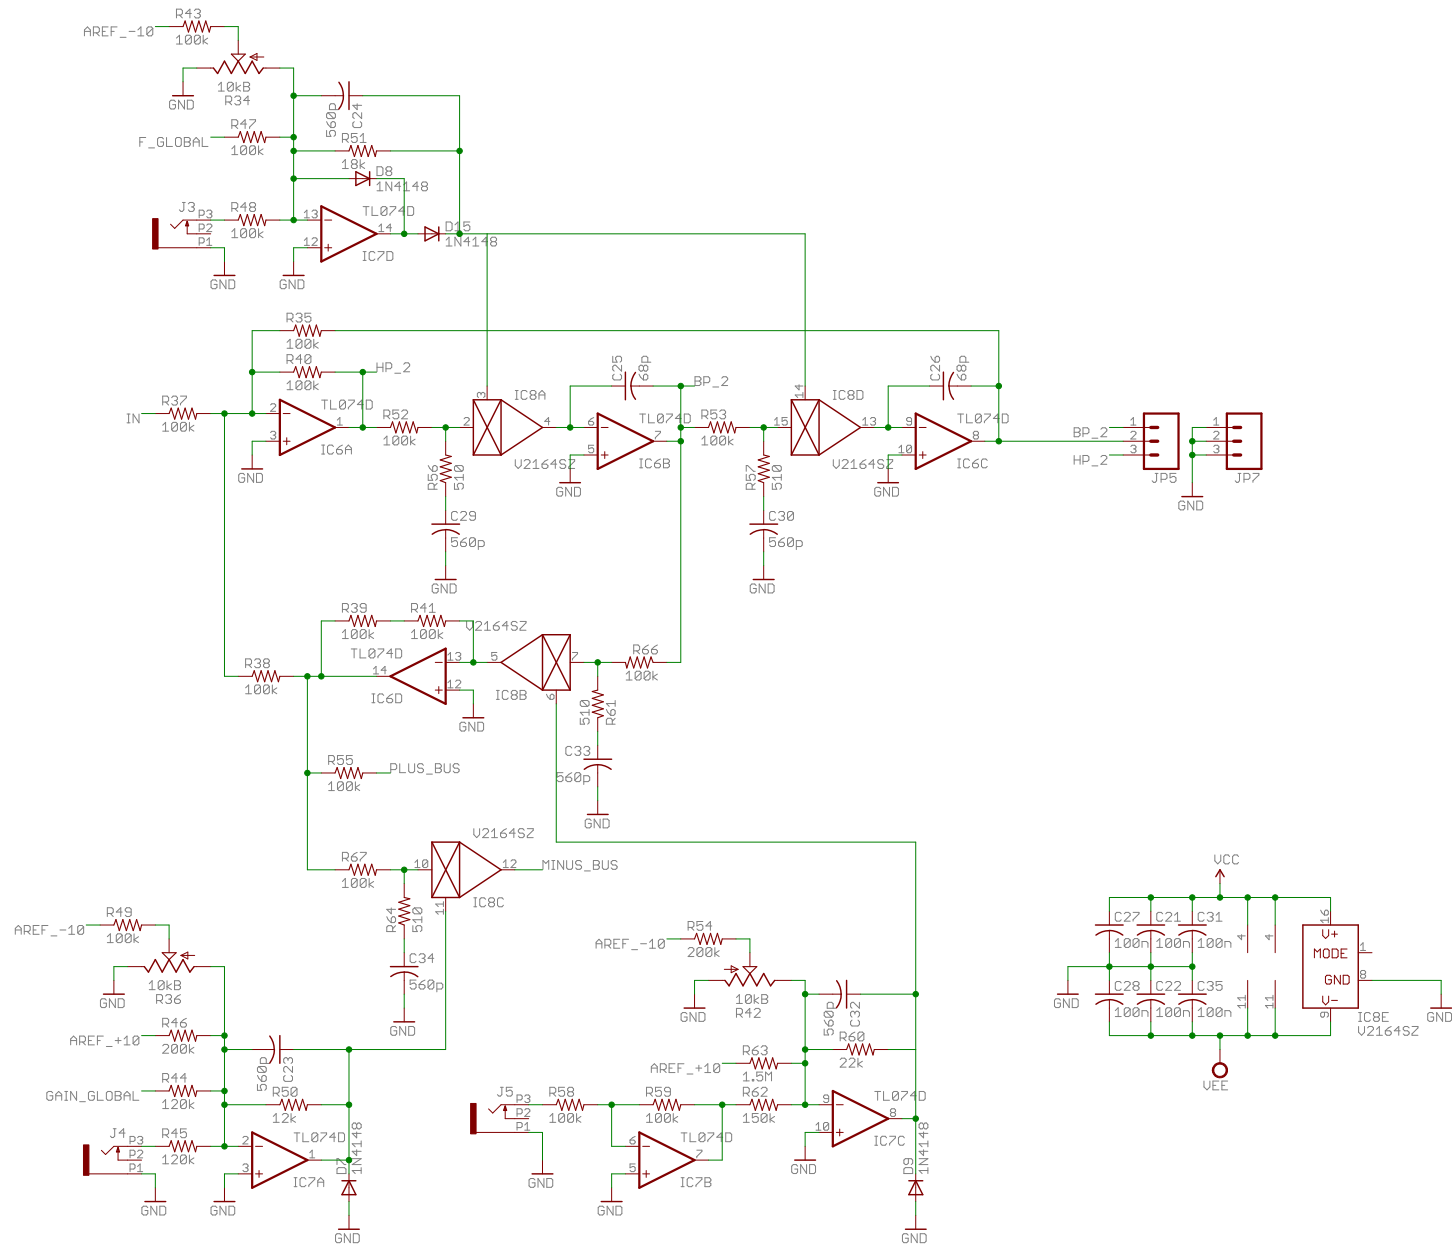

cc-by-sa
Émilie Gillet
emilie.o.gillet@gmail.com

Mid 2
shelves_v05
02/04/2019 22:05
Sheet: 4/5