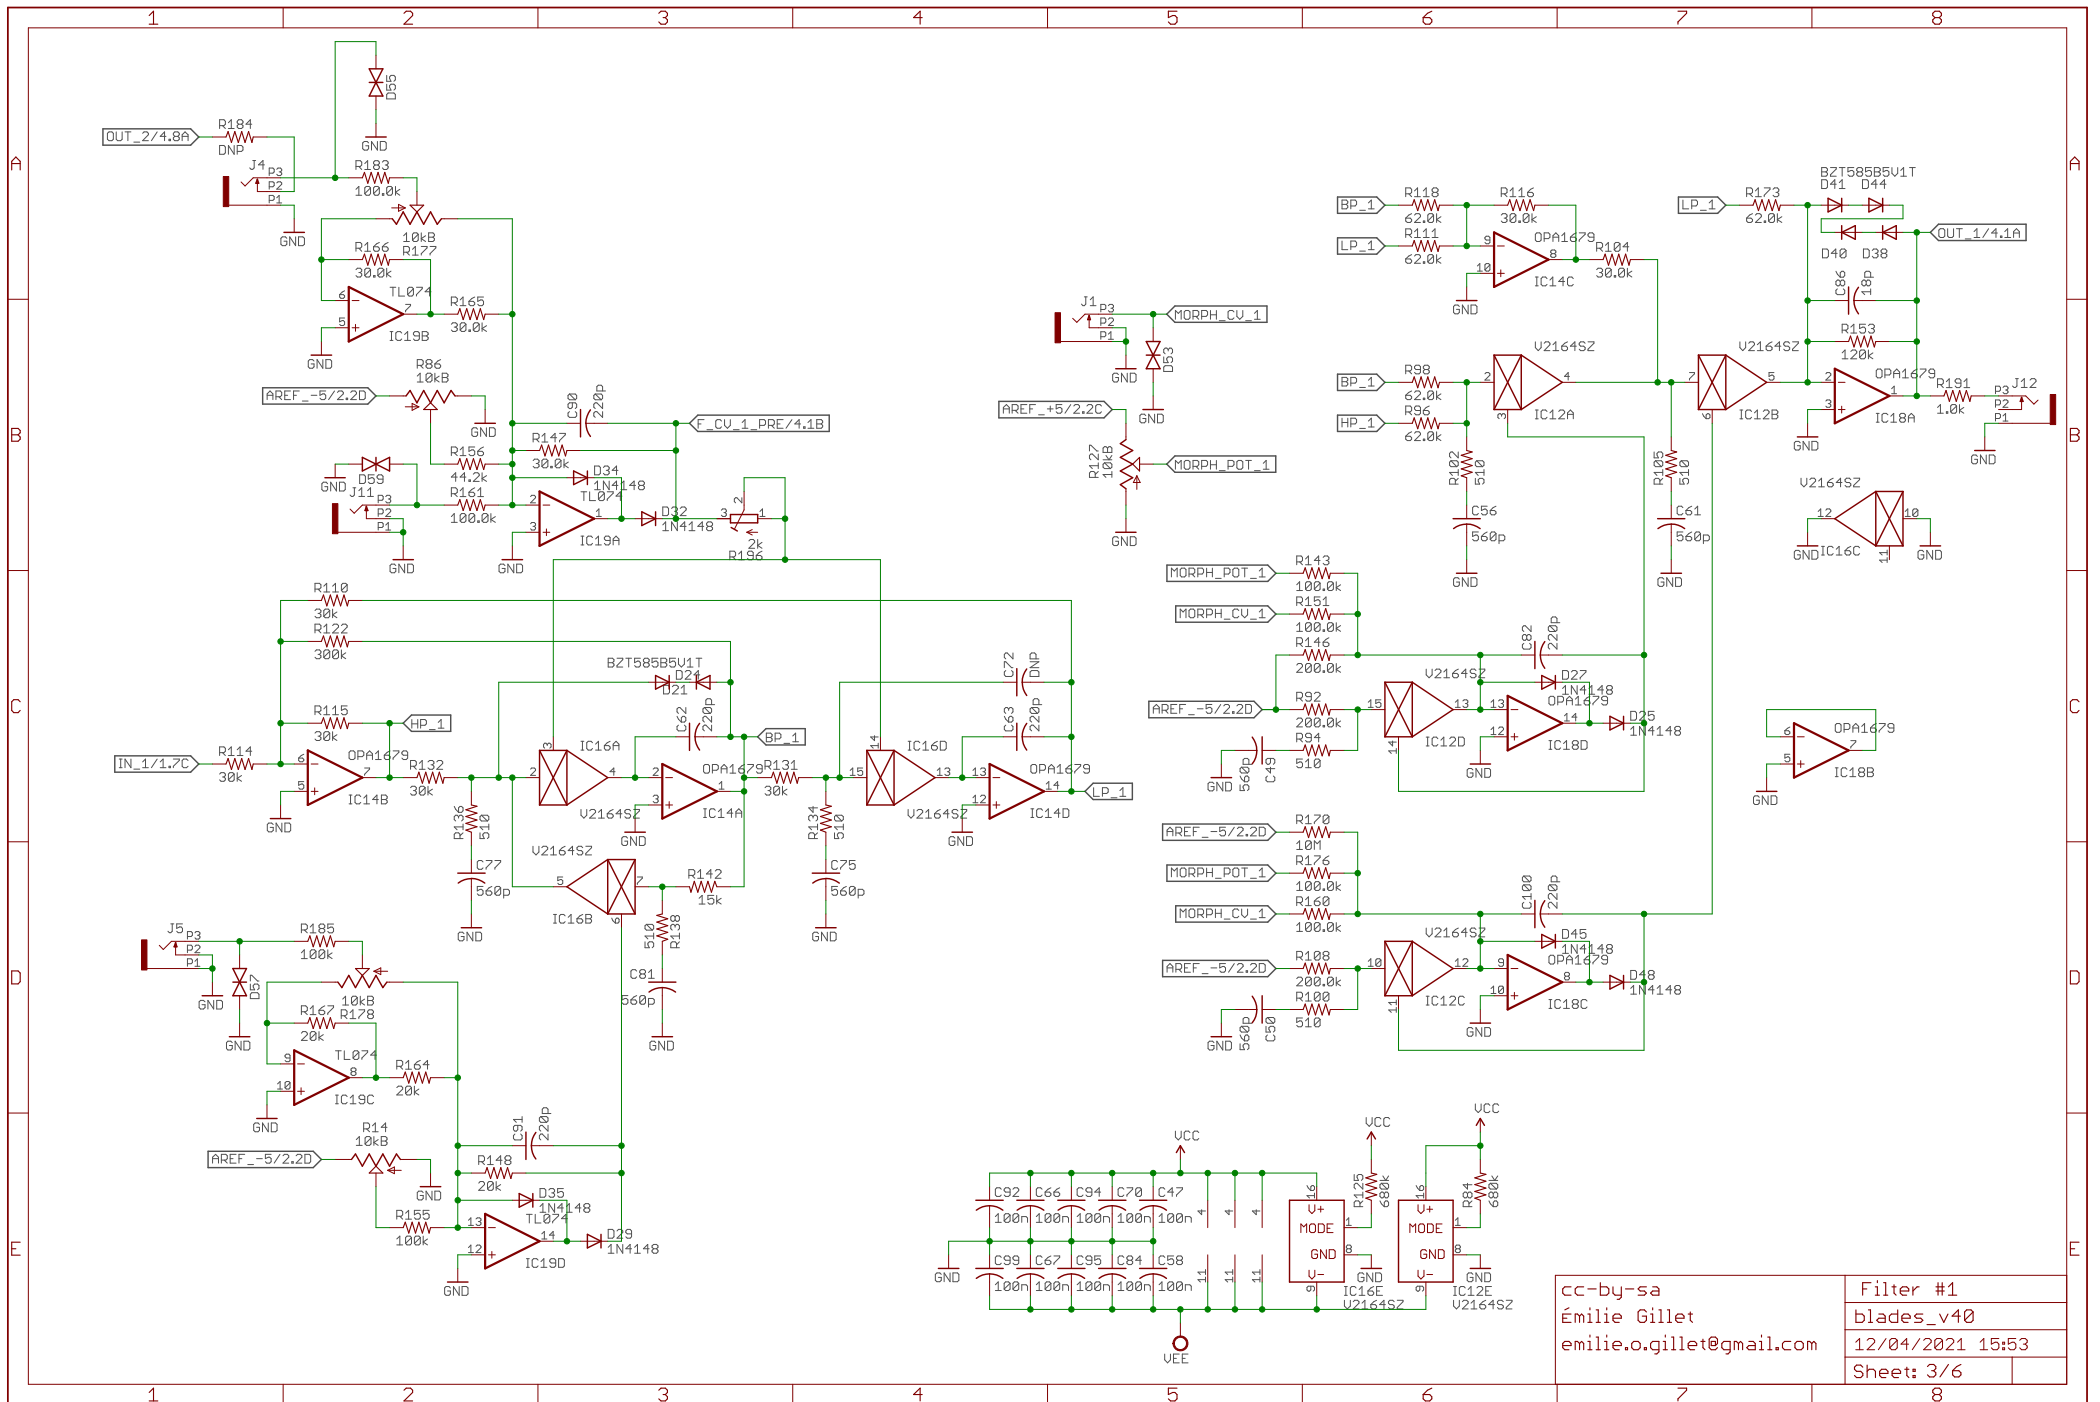

cc-by-sa	Filter #1
Émilie Gillet	blades_v40
emilie.o.gillet@gmail.com	12/04/2021 15:53
	Sheet: 3/6